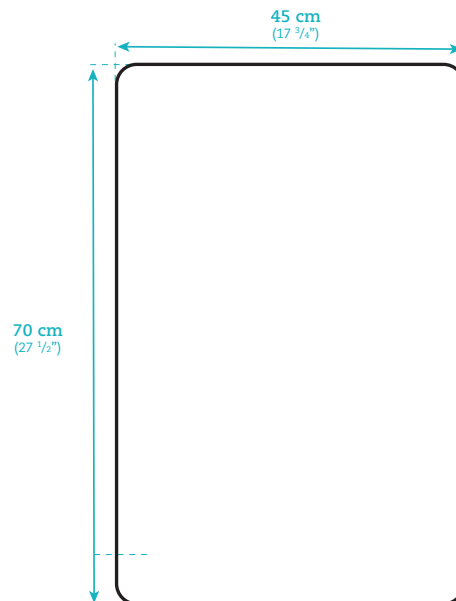

MINI
KUBE

Lavabo mural Wallmount sink

AKK1206045C

AKK1206045M

AKK1206045KLM

Dimensions

Largeur / Width

45 cm / 17 3/4"

Profondeur / Depth

40 cm / 15 3/4"

Hauteur / Height

30 cm / 11 3/4"

Caractéristiques

- Lavabo mural en polymère fini blanc lustré
- Pré-percé, monotrou

Features

- Wallmounted sink made from polymer with a very glossy white finish
- One hole pre-drilled