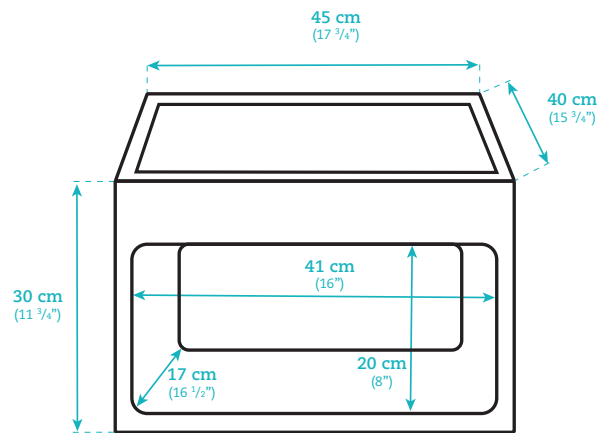

MINI
KUBE

Lavabo mural Wallmount sink

AKK1206045C

AKK1206045M

AKK1206045KLM

Dimensions

Largeur / Width

45 cm / 17 3/4"

Profondeur / Depth

40 cm / 15 3/4"

Hauteur / Height

30 cm / 11 3/4"

Caractéristiques

- Lavabo mural en polymère fini blanc lustré
- Pré-percé, monotrou

Features

- Wallmounted sink made from polymer with a very glossy white finish
- One hole pre-drilled