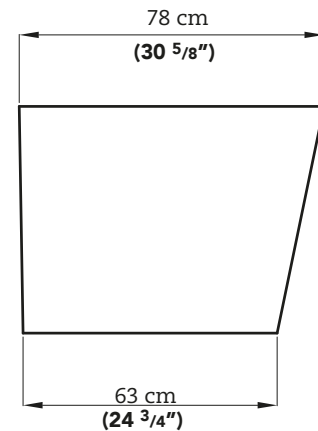

**AKK60165LHWH****DIMENSIONS : Length/Longueur : 165cm / 65" • Width/Largeur : 78cm / 30 5/8" • Height/Hauteur : 58cm / 22 3/4"****Important notice:**

Make sure you place both sides facing the wall on the studs before starting installation.