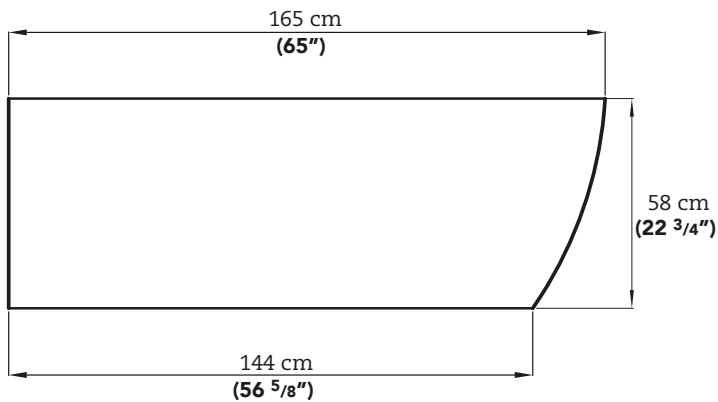

**AKK60165LHWH****DIMENSIONS : Length/Longueur : 165cm / 65" • Width/Largeur : 78cm / 30 5/8" • Height/Hauteur : 58cm / 22 3/4"****Important notice:**

Make sure you place both sides facing the wall on the studs before starting installation.

**Note importante:**

Assurez-vous de placer les deux côtés qui vont au mur sur les montants, avant de débiter l'installation.

**FEATURES**

- Built-in corner bathtub.
- Faucet installation on bathtub deck or wallmounted.
- Deep bathtub.
- Integrated overflow.
- Acrylic product with white high gloss finish.
- Adjustable leveling legs (qt.4)