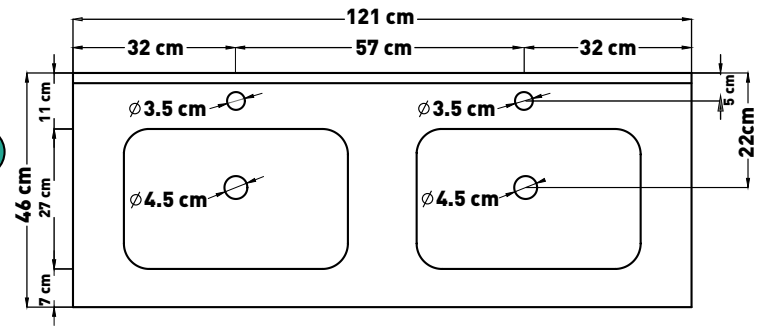

AKKONY121-2B-WH

MODÈLES MODELS	A	B	C	D	E	F	G	H
AKKONY61-WH	62 cm 24 1/2"	47 cm 18 1/2"	17 cm 6 3/4"	22 cm 8 1/2"	2 cm 3/4"	5,5 cm 2"	41 cm 16"	50 cm / 19 1/2" 28 cm / 10 3/4"
AKKONY81-WH	81 cm 31 3/4"	47 cm 18 1/2"	17 cm 6 3/4"	22 cm 8 1/2"	2 cm 3/4"	5,5 cm 2"	41 cm 16"	50 cm / 19 1/2" 28 cm / 10 3/4"
AKKONY101-WH	102 cm 40"	47 cm 18 1/2"	17 cm 6 3/4"	22 cm 8 1/2"	2 cm 3/4"	5,5 cm 2"	51 cm 20"	52 cm / 20 1/2" 28 cm / 10 3/4"
AKKONY121-1S-WH AKKONY121-2B-WH	122 cm 48"	47 cm 18 1/2"	17 cm 6 3/4"	22 cm 8 1/2"	2 cm 3/4"	5,5 cm 2"	61 cm 23 3/4"	52 cm / 20 1/2" 28 cm / 10 3/4"

EASILY FITS VIENNA, PARIS, BOGATELL AND MARBELLA VANITIES.

AKKAMBAR120-2WH • AKKMARA120-2BK

MODÈLES MODELS	A	B	C	D	E	F	G	H
-------------------	---	---	---	---	---	---	---	---

AMBAR

AKKAMBAR80WH	81 cm 31 3/4"	46 cm 18 1/16"	12 cm 4 1/2"	23 cm 9"	1.5 cm 1/2"	10 cm 4"	40.5 cm 16"	47 cm / 18 3/4" 26 cm / 10 1/4"
AKKAMBAR100WH	101 cm 39 3/4"	46 cm 18 1/16"	12 cm 4 1/2"	23 cm 9"	1.5 cm 1/2"	10 cm 4"	50.5 cm 19 3/4"	47 cm / 18 3/4" 26 cm / 10 1/4"
AKKAMBAR120-1WH AKKAMBAR120-2WH	121 cm 47 1/2"	46 cm 18 1/16"	12 cm 4 1/2"	23 cm 9"	1.5 cm 1/2"	10 cm 4"	60.5 cm 23 3/4"	47 cm / 18 3/4" 26 cm / 10 1/4"

MASAI MARA

AKKMARA80BK	81 cm 31 3/4"	46 cm 18 1/16"	12 cm 4 1/2"	23 cm 9"	1.5 cm 1/2"	10 cm 4"	40.5 cm 16"	47 cm / 18 3/4" 26 cm / 10 1/4"
AKKMARA100BK	101 cm 39 3/4"	46 cm 18 1/16"	12 cm 4 1/2"	23 cm 9"	1.5 cm 1/2"	10 cm 4"	50.5 cm 19 3/4"	47 cm / 18 3/4" 26 cm / 10 1/4"
AKKMARA120-1BK AKKMARA120-2BK	121 cm 47 1/2"	46 cm 18 1/16"	12 cm 4 1/2"	23 cm 9"	1.5 cm 1/2"	10 cm 4"	60.5 cm 23 3/4"	47 cm / 18 3/4" 26 cm / 10 1/4"