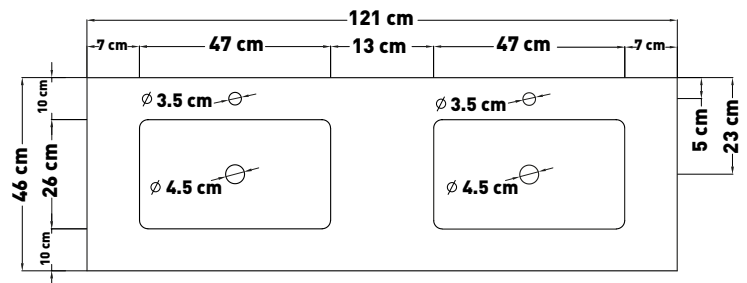

AKKONY121-2B-WH

MODÈLES MODELS	A	B	C	D	E	F	G	H
AKKONY61-WH	62 cm 24 1/2"	47 cm 18 1/2"	17 cm 6 3/4"	22 cm 8 1/2"	2 cm 3/4"	5,5 cm 2"	41 cm 16"	50 cm / 19 1/2" 28 cm / 10 3/4"
AKKONY81-WH	81 cm 31 3/4"	47 cm 18 1/2"	17 cm 6 3/4"	22 cm 8 1/2"	2 cm 3/4"	5,5 cm 2"	41 cm 16"	50 cm / 19 1/2" 28 cm / 10 3/4"
AKKONY101-WH	102 cm 40"	47 cm 18 1/2"	17 cm 6 3/4"	22 cm 8 1/2"	2 cm 3/4"	5,5 cm 2"	51 cm 20"	52 cm / 20 1/2" 28 cm / 10 3/4"
AKKONY121-1S-WH AKKONY121-2B-WH	122 cm 48"	47 cm 18 1/2"	17 cm 6 3/4"	22 cm 8 1/2"	2 cm 3/4"	5,5 cm 2"	61 cm 23 3/4"	52 cm / 20 1/2" 28 cm / 10 3/4"

EASILY FITS VIENNA, PARIS, BOGATELL AND MARBELLA VANITIES.

AKKAMBAR120-2WH • AKKMARA120-2BK

MODÈLES MODELS	A	B	C	D	E	F	G	H
-------------------	---	---	---	---	---	---	---	---

AMBAR

AKKAMBAR80WH	81 cm 31 3/4"	46 cm 18 1/16"	12 cm 4 1/2"	23 cm 9"	1.5 cm 1/2"	10 cm 4"	40.5 cm 16"	47 cm / 18 3/4" 26 cm / 10 1/4"
AKKAMBAR100WH	101 cm 39 3/4"	46 cm 18 1/16"	12 cm 4 1/2"	23 cm 9"	1.5 cm 1/2"	10 cm 4"	50.5 cm 19 3/4"	47 cm / 18 3/4" 26 cm / 10 1/4"
AKKAMBAR120-1WH AKKAMBAR120-2WH	121 cm 47 1/2"	46 cm 18 1/16"	12 cm 4 1/2"	23 cm 9"	1.5 cm 1/2"	10 cm 4"	60.5 cm 23 3/4"	47 cm / 18 3/4" 26 cm / 10 1/4"

MASAI MARA

AKKMARA80BK	81 cm 31 3/4"	46 cm 18 1/16"	12 cm 4 1/2"	23 cm 9"	1.5 cm 1/2"	10 cm 4"	40.5 cm 16"	47 cm / 18 3/4" 26 cm / 10 1/4"
AKKMARA100BK	101 cm 39 3/4"	46 cm 18 1/16"	12 cm 4 1/2"	23 cm 9"	1.5 cm 1/2"	10 cm 4"	50.5 cm 19 3/4"	47 cm / 18 3/4" 26 cm / 10 1/4"
AKKMARA120-1BK AKKMARA120-2BK	121 cm 47 1/2"	46 cm 18 1/16"	12 cm 4 1/2"	23 cm 9"	1.5 cm 1/2"	10 cm 4"	60.5 cm 23 3/4"	47 cm / 18 3/4" 26 cm / 10 1/4"