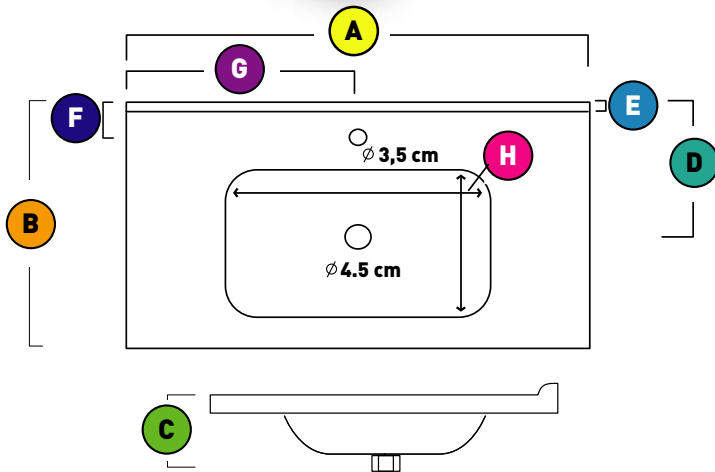

ONYX NEW

LAVABO PLEINE SURFACE MONOTROU EN CÉRAMIQUE
BLANC BRILLANT AVEC TROP PLEIN FINI CHROME.
**CONÇU POUR S'INTÉGRER AUX VANITÉS
VIENNA, PARIS, BOGATELL ET MARBELLA.**

FULL-SURFACE SINGLE HOLE GLOSSY WHITE
CERAMIC BASIN INCLUDING CHROME OVERFLOW.
**EASILY FITS VIENNA, PARIS, BOGATELL
AND MARBELLA VANITIES.**

AKKONY121-2B-WH

MODÈLES MODELS	A	B	C	D	E	F	G	H
AKKONY61-WH	62 cm 24 1/2"	47 cm 18 1/2"	17 cm 6 3/4"	22 cm 8 1/2"	2 cm 3/4"	5,5 cm 2"	41 cm 16"	50 cm / 19 1/2" 28 cm / 10 3/4"
AKKONY81-WH	81 cm 31 3/4"	47 cm 18 1/2"	17 cm 6 3/4"	22 cm 8 1/2"	2 cm 3/4"	5,5 cm 2"	41 cm 16"	50 cm / 19 1/2" 28 cm / 10 3/4"
AKKONY101-WH	102 cm 40"	47 cm 18 1/2"	17 cm 6 3/4"	22 cm 8 1/2"	2 cm 3/4"	5,5 cm 2"	51 cm 20"	52 cm / 20 1/2" 28 cm / 10 3/4"
AKKONY121-1S-WH AKKONY121-2B-WH	122 cm 48"	47 cm 18 1/2"	17 cm 6 3/4"	22 cm 8 1/2"	2 cm 3/4"	5,5 cm 2"	61 cm 23 3/4"	52 cm / 20 1/2" 28 cm / 10 3/4"

EASILY FITS VIENNA, PARIS, BOGATELL AND MARBELLA VANITIES.

AKKAMBAR120-2WH • AKKMARA120-2BK

MODÈLES MODELS	A	B	C	D	E	F	G	H
-------------------	---	---	---	---	---	---	---	---

AMBAR

AKKAMBAR80WH	81 cm 31 3/4"	46 cm 18 1/16"	12 cm 4 1/2"	23 cm 9"	1.5 cm 1/2"	10 cm 4"	40.5 cm 16"	47 cm / 18 3/4" 26 cm / 10 1/4"
AKKAMBAR100WH	101 cm 39 3/4"	46 cm 18 1/16"	12 cm 4 1/2"	23 cm 9"	1.5 cm 1/2"	10 cm 4"	50.5 cm 19 3/4"	47 cm / 18 3/4" 26 cm / 10 1/4"
AKKAMBAR120-1WH AKKAMBAR120-2WH	121 cm 47 1/2"	46 cm 18 1/16"	12 cm 4 1/2"	23 cm 9"	1.5 cm 1/2"	10 cm 4"	60.5 cm 23 3/4"	47 cm / 18 3/4" 26 cm / 10 1/4"

MASAI MARA

AKKMARA80BK	81 cm 31 3/4"	46 cm 18 1/16"	12 cm 4 1/2"	23 cm 9"	1.5 cm 1/2"	10 cm 4"	40.5 cm 16"	47 cm / 18 3/4" 26 cm / 10 1/4"
AKKMARA100BK	101 cm 39 3/4"	46 cm 18 1/16"	12 cm 4 1/2"	23 cm 9"	1.5 cm 1/2"	10 cm 4"	50.5 cm 19 3/4"	47 cm / 18 3/4" 26 cm / 10 1/4"
AKKMARA120-1BK AKKMARA120-2BK	121 cm 47 1/2"	46 cm 18 1/16"	12 cm 4 1/2"	23 cm 9"	1.5 cm 1/2"	10 cm 4"	60.5 cm 23 3/4"	47 cm / 18 3/4" 26 cm / 10 1/4"