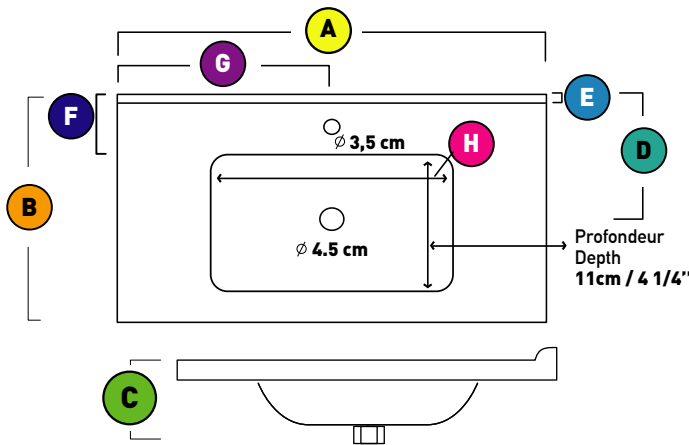

AKKONY121-2B-WH

MODÈLES MODELS	A	B	C	D	E	F	G	H
AKKONY61-WH	62 cm 24 1/2"	47 cm 18 1/2"	17 cm 6 3/4"	22 cm 8 1/2"	2 cm 3/4"	5,5 cm 2"	41 cm 16"	50 cm / 19 1/2" 28 cm / 10 3/4"
AKKONY81-WH	81 cm 31 3/4"	47 cm 18 1/2"	17 cm 6 3/4"	22 cm 8 1/2"	2 cm 3/4"	5,5 cm 2"	41 cm 16"	50 cm / 19 1/2" 28 cm / 10 3/4"
AKKONY101-WH	102 cm 40"	47 cm 18 1/2"	17 cm 6 3/4"	22 cm 8 1/2"	2 cm 3/4"	5,5 cm 2"	51 cm 20"	52 cm / 20 1/2" 28 cm / 10 3/4"
AKKONY121-1S-WH AKKONY121-2B-WH	122 cm 48"	47 cm 18 1/2"	17 cm 6 3/4"	22 cm 8 1/2"	2 cm 3/4"	5,5 cm 2"	61 cm 23 3/4"	52 cm / 20 1/2" 28 cm / 10 3/4"

EASILY FITS VIENNA, PARIS, BOGATELL AND MARBELLA VANITIES.

AKKAMBAR120-2WH • AKKMARA120-2BK

MODÈLES MODELS	A	B	C	D	E	F	G	H
-------------------	---	---	---	---	---	---	---	---

AMBAR

AKKAMBAR80WH	81 cm 31 3/4"	46 cm 18 1/16"	12 cm 4 1/2"	23 cm 9"	1.5 cm 1/2"	10 cm 4"	40.5 cm 16"	47 cm / 18 3/4" 26 cm / 10 1/4"
AKKAMBAR100WH	101 cm 39 3/4"	46 cm 18 1/16"	12 cm 4 1/2"	23 cm 9"	1.5 cm 1/2"	10 cm 4"	50.5 cm 19 3/4"	47 cm / 18 3/4" 26 cm / 10 1/4"
AKKAMBAR120-1WH AKKAMBAR120-2WH	121 cm 47 1/2"	46 cm 18 1/16"	12 cm 4 1/2"	23 cm 9"	1.5 cm 1/2"	10 cm 4"	60.5 cm 23 3/4"	47 cm / 18 3/4" 26 cm / 10 1/4"

MASAI MARA

AKKMARA80BK	81 cm 31 3/4"	46 cm 18 1/16"	12 cm 4 1/2"	23 cm 9"	1.5 cm 1/2"	10 cm 4"	40.5 cm 16"	47 cm / 18 3/4" 26 cm / 10 1/4"
AKKMARA100BK	101 cm 39 3/4"	46 cm 18 1/16"	12 cm 4 1/2"	23 cm 9"	1.5 cm 1/2"	10 cm 4"	50.5 cm 19 3/4"	47 cm / 18 3/4" 26 cm / 10 1/4"
AKKMARA120-1BK AKKMARA120-2BK	121 cm 47 1/2"	46 cm 18 1/16"	12 cm 4 1/2"	23 cm 9"	1.5 cm 1/2"	10 cm 4"	60.5 cm 23 3/4"	47 cm / 18 3/4" 26 cm / 10 1/4"