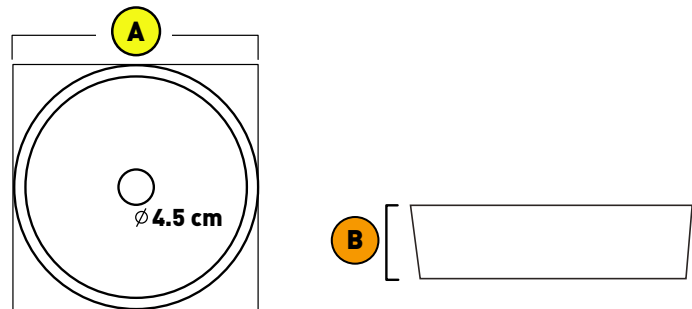

ROUND CERAMIC BASIN WITH KROMTEK COATING. MATTE FINISH AND ANTIBACTERIAL TREATMENT. HIGHLY RESISTANT AND EASY TO CLEAN.
EASILY FITS BOGATELL, SAN SEBASTIAN, AND MARBELLA VANITIES.

MODÈLES MODELS	A	B
AKKOTTERDAMMWH	43 cm 17"	11 cm 4 1/8"
AKKOTTERDAMMBK	43 cm 17"	11 cm 4 1/8"