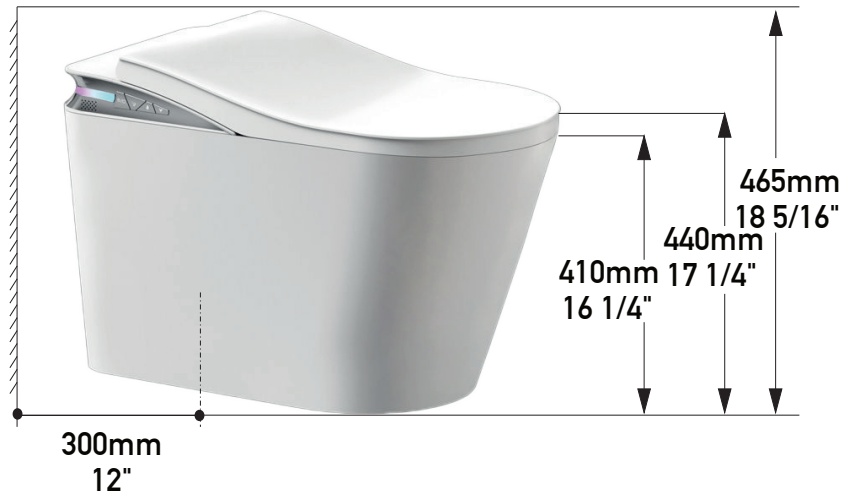

Smart Toilet IQ²

Features

A new generation of smart toilets, featuring unique technology, is now at your fingertips.

- Three modes for opening and closing the lid and seat, with automatic flushing
- Adjustable (4 levels): heated seat, instant hot water, and air-pulse drying
- Stainless steel nozzle for front and rear wash, with self-cleaning function
- Advanced features: LCD display, multifunction remote control, UV sterilization, aromatherapy, deodorization, and nightlight
- Safety & convenience: child seat/mode, multi-level protection, emergency battery, and integrated water filtration system
- Customizable mood lighting
- Mobile app
- 3-Year Limited Warranty

Adult seat measurements

Internal bowl measurements

AKK-iQ2

Dimensions

Width
390mm / 15 1/4"

Depth
700mm / 27 1/2"

Height
465mm / 18 5/16"

Seat height
419mm / 16 1/2"