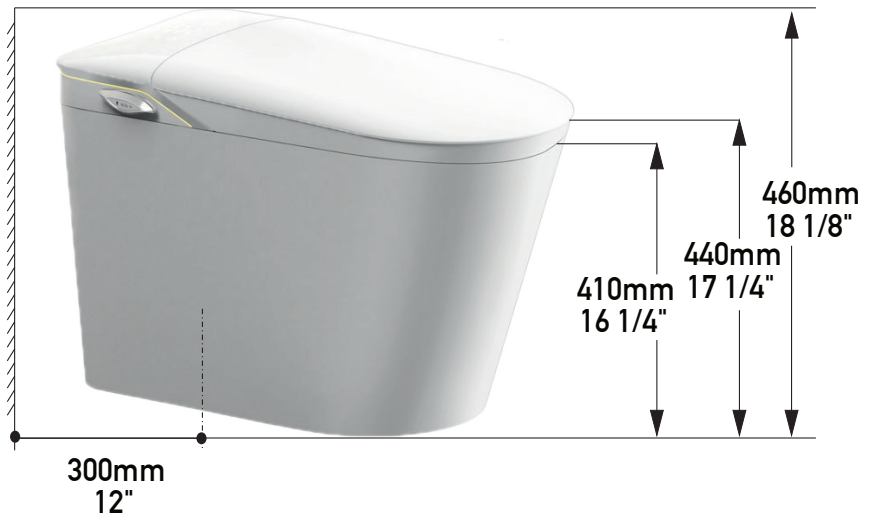

# Smart Toilet IQ<sup>3</sup>

Adult seat measurements

Internal bowl measurements

AKK-iQ3

## Dimensions

**Width**  
410mm / 16 1/8"

**Depth**  
700mm / 27 1/2"

**Height**  
460mm / 18 1/8"

**Seat height**  
419mm / 16 1/2"